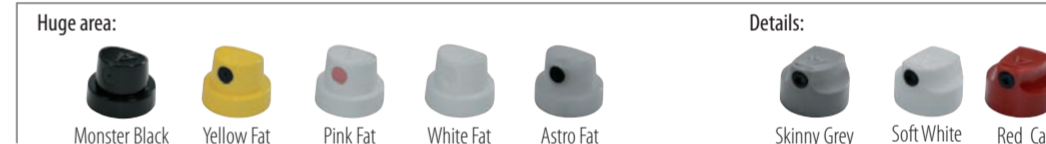

600 ml

600ml 22 color chart

Caps
Extreme Output
Extreme Spray Rate

Valve
Special Female Valve studied for Fast Filling!

Content
100% Acrylic Paint
Ultra Covering power
4 Season Technology
Extreme Grip

BIG WHITE KOB-60010	BIG OASE KOB-60100
BIG YELLOW KOB-60015	BIG BEIGE KOB-60085
BIG ORANGE KOB-60020	BIG BAMBOO KOB-60050
BIG RED KOB-60075	BIG PERA KOB-60055
BIG GRANATA KOB-600110	BIG SELVA KOB-60095
BIG BROWN KOB-60070	BIG TOROUISE KOB-60060
BIG HAM KOB-60115	BIG LAKE KOB-60090
BIG FUCHSIA KOB-60105	BIG PREDATOR KOB-60080
BIG PINK KOB-60025	BIG LIGHT BLUE KOB-60040
BIG PURPLE KOB-60035	BIG BLUE KOB-60045
BIG VIOLET KOB-60030	BIG MATT BLACK KOB-60065

Caps recommended

HP
FORMULA

400 ml HP 143 color chart

Caps on
Red Cap
Controlled Output

Valve
Special Soft Female valve studied for precision and fast Art Work.

Content
100% acrylic paint
Ultra covering power
4 season technology
Extreme grip.